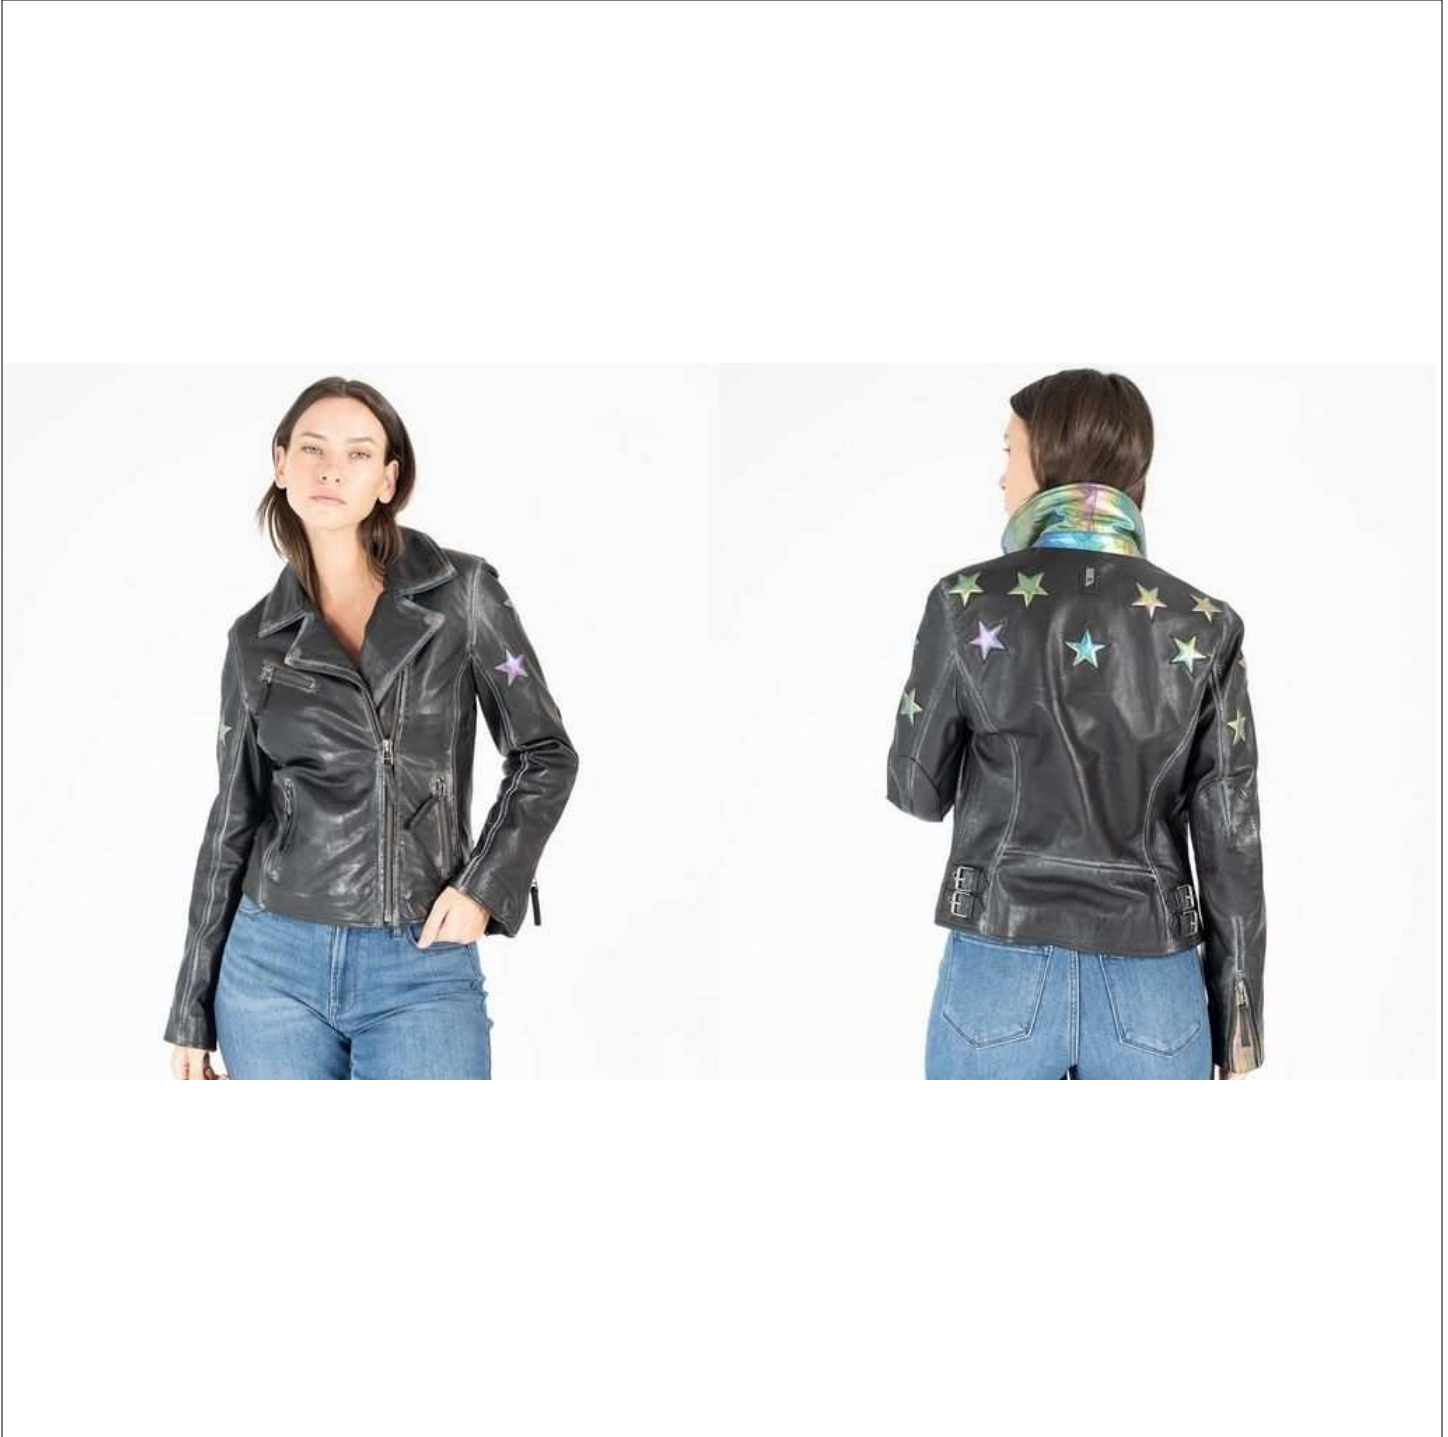

MAURITIUS CHRIFASHION CORP.

SPRING 25

STYLE : **CANDY RF**

DESC : WOMEN'S
DISTRESSED MOTO WITH STARS

PRICE : LINE PRICE

5 Sidney Lane Unit #302 Bowmanville, ON, Canada L1C 0N6

Tel: (888) 211-7339 Fax: (888) 502-8233

LINE PRICE $119.90

BLACK/RAINBOW