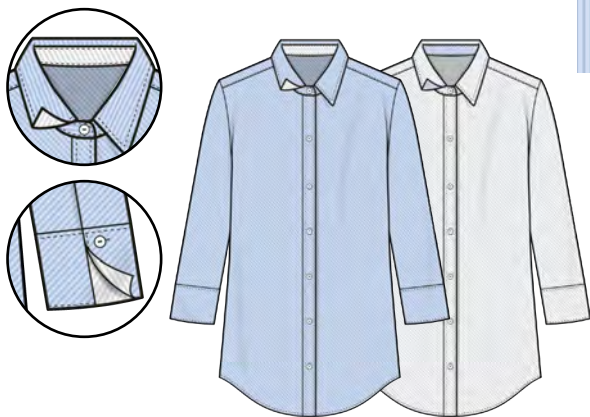

FOXCROFT

Spring 2025
Greek Isles
4/1 Start Ship

Light Blue Dobby Stripe   White Dobby Stripe

NEW