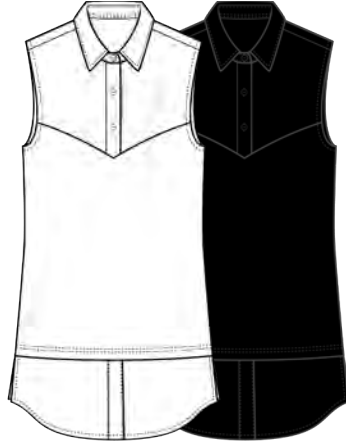

SASHA SLEEVELESS LAYERING TUNIC

199536 \$43 / \$98 XS - XL
200824 \$43 / \$98 1X - 3X
100% Cotton and 93% Nylon, 7% Spandex
Size S: 28 1/2" CB

TAMMY SLEEVELESS LAYERING TANK

201703 \$39 / \$88 XS - XL
201704 \$39 / \$88 1X - 3X
100% Cotton and 93% Nylon, 7% Spandex
Size S: 23 1/2" CB