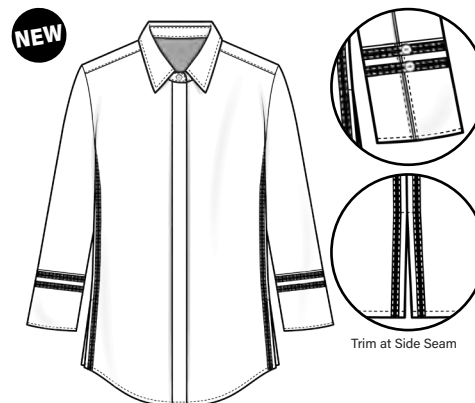

CICI LONG SLEEVE TUNIC

187913 \$51 / \$108 2 - 18
192599 \$51 / \$108 14W - 24W
100% Cotton
Size 6: 30 3/4" CB

MADISON 3/4 SLEEVE TUNIC

202774 \$51 / \$108 2 - 18
202775 \$51 / \$108 14W - 24W
100% Cotton
Size 6: 28 1/2" CB

MARY LONG SLEEVE SHIRT

202404 \$42 / \$88 2 - 18
202405 \$42 / \$88 14W - 24W
100% Cotton
Size 6: 26" CB

GWEN 3/4 SLEEVE SHIRT

197197 \$51 / \$108 2 - 18
199676 \$51 / \$108 14W - 24W
100% Cotton
Size 6: 26" CB