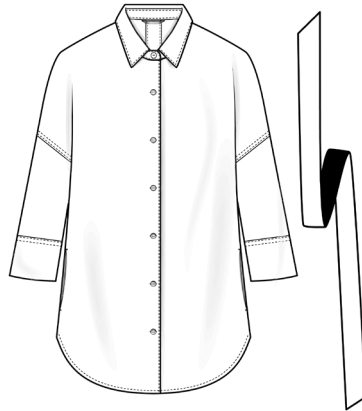

AVERY 3/4 SLEEVE SHIRT W/SASH

202480 $64 / $134 XS - XL
202481 $64 / $134 1X - 3X
58% Cotton, 37% Polyester, 5% Spandex
Size S: 29 1/8" CB
REVERSE SIDE OF WHITE BELT IS BLACK
REVERSE SIDE OF ALL OTHER BELTS IS WHITE
NOTE: CHARTREUSE/WHITE COLOR CODE IS 2D3
ONLY AVAILABLE IN BLACK, WHITE & CHARTREUSE