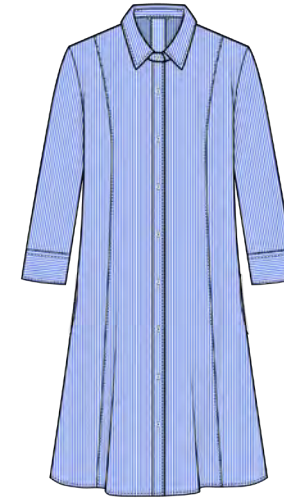

FIONA 3/4 SLEEVE DRESS

203581 $58 / $128 XS - XL
203582 $58 / $128 1X - 3X
100% Cotton
Blue/White- 084
Size S: 40" CB

NEW